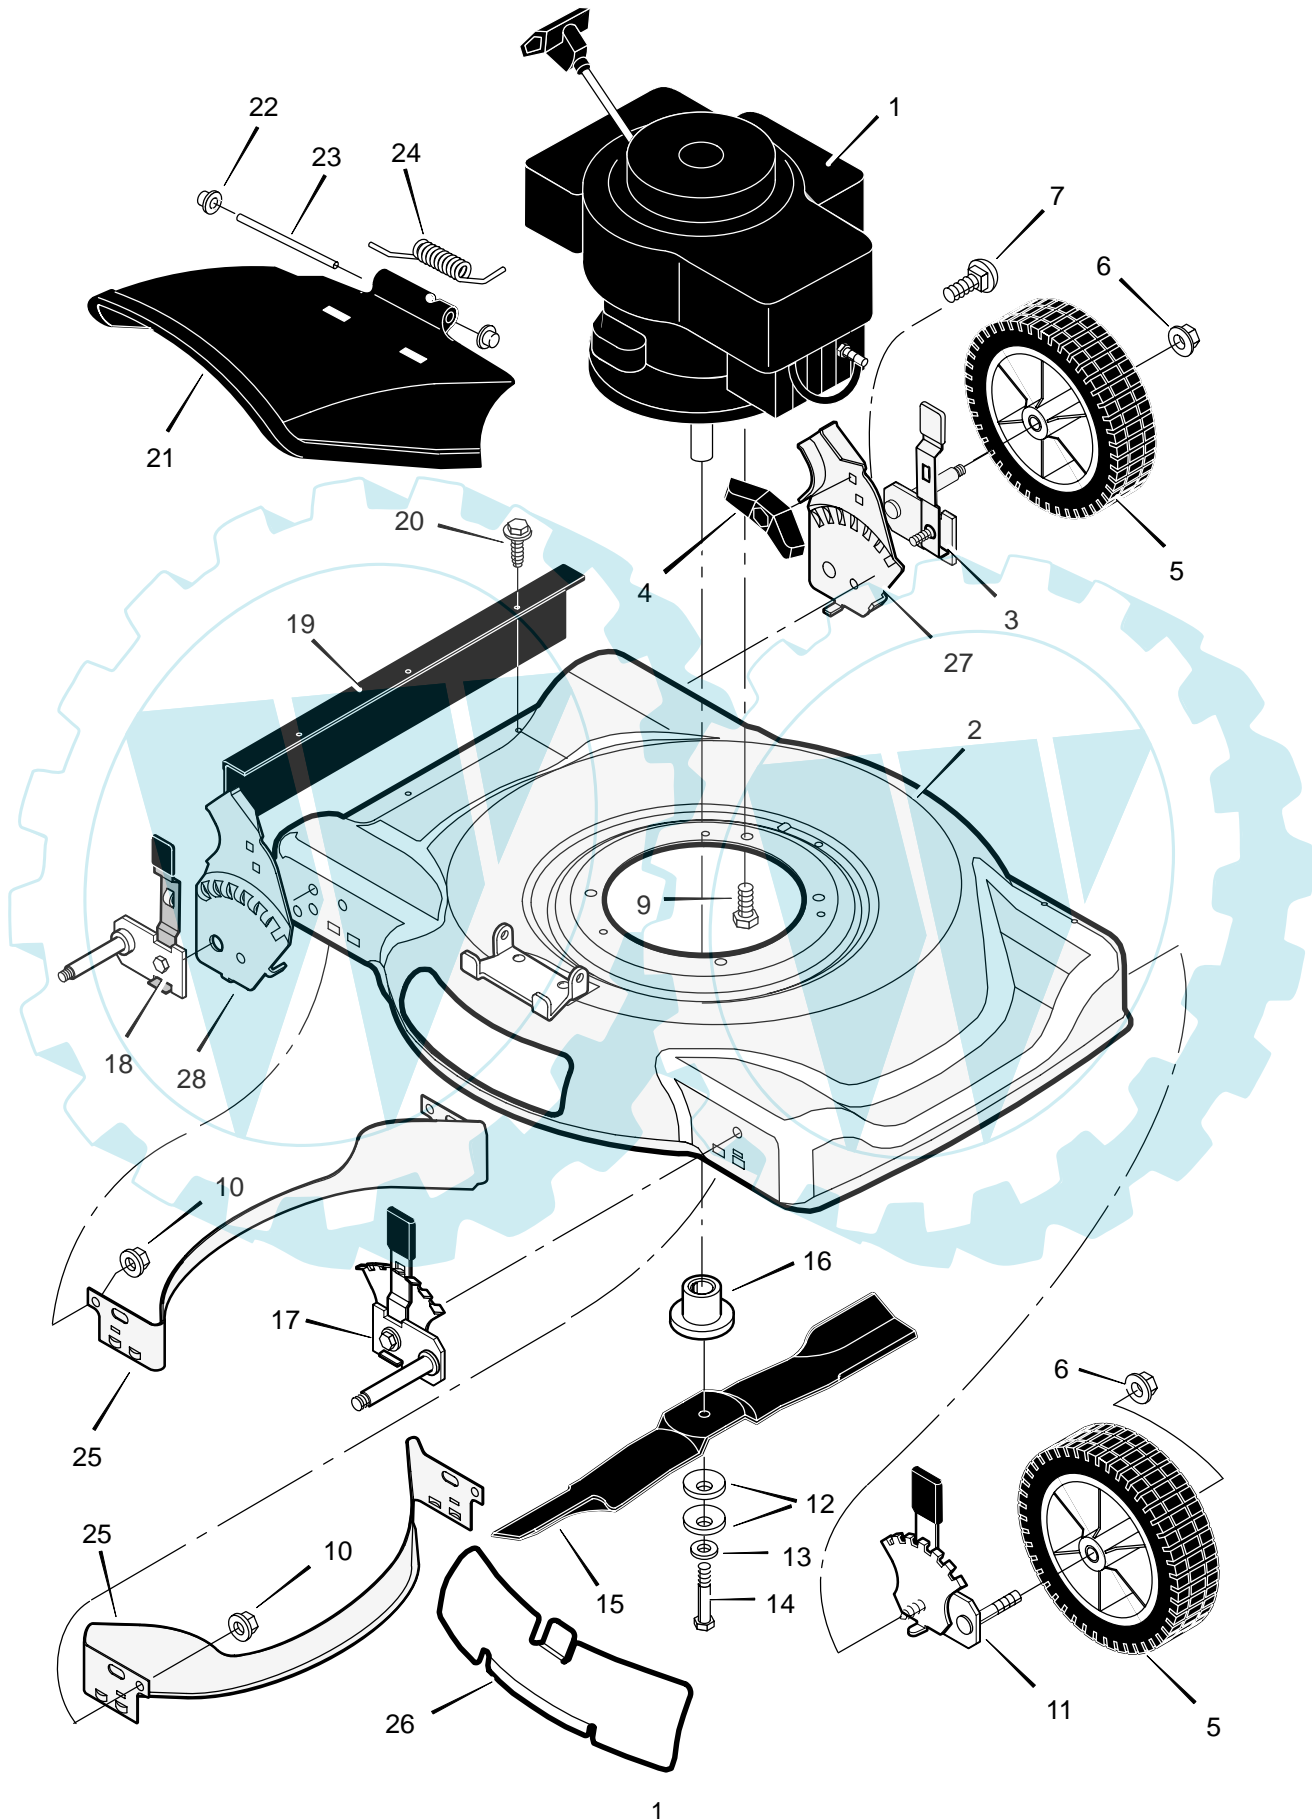

MODEL 221110x194NA

**REPAIR PARTS
MOWER HOUSING ASSEMBLY**

MODEL 221110x194NA

REPAIR PARTS MOWER HOUSING ASSEMBLY

KEY NO.	DESCRIPTION	PART NO.
1	Engine *	_____
2	Housing	776022
3	Height Adjuster, Left Rear	672641
4	Knob	071495
5	Wheel and Tire	672060
6	Locknut, Flange	015x84
7	Bolt, Carriage	002x81
9	Bolt, Engine	0025x6
10	Nut	015x68
11	Height Adjuster, Left Front	672601
12	Washer, Belleville	17x137
13	Washer	17x124
14	Bolt, Hex	01x142
15	Blade	1101120E701
16	Adapter, Blade	071056
17	Height Adjuster, Right Front	672600
18	Height Adjuster, Right Rear	672640
19	Guard, Rear	672738
20	Screw	26x245
21	Deflector, Chute	672421
22	Push-On Cap	028x42
23	Pin, Pivot	215x11 Z
24	Spring	0166x5
25	Baffle	672744E701
26	Plate, Mulcher	672422 Z
27	Bracket, Left Handle	1101303E245
28	Bracket, Right Handle	1101302E245
--	Decal, Symbols	48x4035
--	Cut Finger	48x4033
--	2n1 Mulch/Discharge	44x670
--	Warning, Mulch Cover	44x7330
--	MURRAY 22/4.0 SQ. Style	48x5016
--	Book, Instruction	F-030419C

MODEL 221110x194NA

REPAIR PARTS HANDLE ASSEMBLY

KEY NO.	DESCRIPTION	PART NO.	KEY NO.	DESCRIPTION	PART NO.
1	Handle, Upper (Black)	1101556E701	12	Guide, Rope	071530
2	Handle, Lower (Black)	071137E701	13	Engine Stop Lever	043653E701
3	Bolt	002x77	14	Bracket, Stop Lever	1101454
4	Knob, Plastic	071294	15	Fastener, Cable	1101353
7	Locknut	15x116	16	Engine Stop Cable	672840