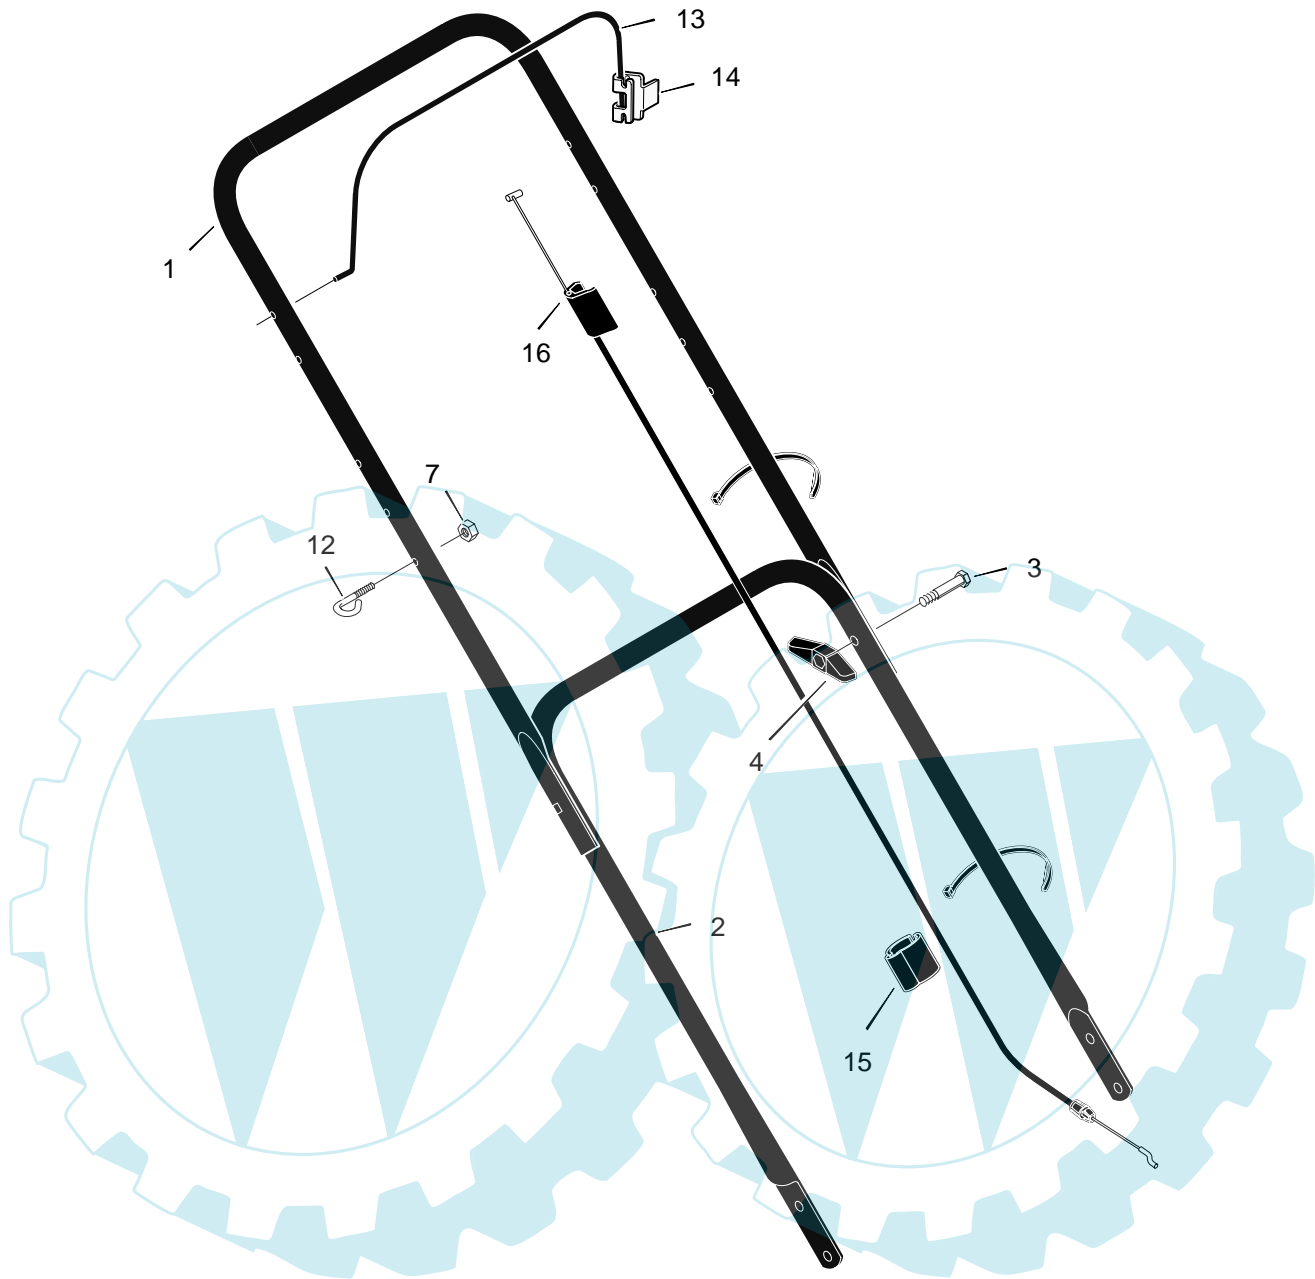

MODEL 221110x194NA

**REPAIR PARTS
MOWER HOUSING ASSEMBLY**

MODEL 221110x194NA

REPAIR PARTS MOWER HOUSING ASSEMBLY

KEY NO.	DESCRIPTION	PART NO.
1	Engine *	_____
2	Housing	776022
3	Height Adjuster, Left Rear	672641
4	Knob	071495
5	Wheel and Tire	672060
6	Locknut, Flange	015x84
7	Bolt, Carriage	002x81
9	Bolt, Engine	0025x6
10	Nut	015x68
11	Height Adjuster, Left Front	672601
12	Washer, Belleville	17x137
13	Washer	17x124
14	Bolt, Hex	01x142
15	Blade	1101120E701
16	Adapter, Blade	071056
17	Height Adjuster, Right Front	672600
18	Height Adjuster, Right Rear	672640
19	Guard, Rear	672738
20	Screw	26x245
21	Deflector, Chute	672421
22	Push-On Cap	028x42
23	Pin, Pivot	215x11 Z
24	Spring	0166x5
25	Baffle	672744E701
26	Plate, Mulcher	672422 Z
27	Bracket, Left Handle	1101303E245
28	Bracket, Right Handle	1101302E245
--	Decal, Symbols	48x4035
--	Cut Finger	48x4033
--	2n1 Mulch/Discharge	44x670
--	Warning, Mulch Cover	44x7330
--	MURRAY 22/4.0 SQ. Style	48x5016
--	Book, Instruction	F-030419C

MODEL 221110x194NA

REPAIR PARTS HANDLE ASSEMBLY

KEY NO.	DESCRIPTION	PART NO.	KEY NO.	DESCRIPTION	PART NO.
1	Handle, Upper (Black)	1101556E701	12	Guide, Rope	071530
2	Handle, Lower (Black)	071137E701	13	Engine Stop Lever	043653E701
3	Bolt	002x77	14	Bracket, Stop Lever	1101454
4	Knob, Plastic	071294	15	Fastener, Cable	1101353
7	Locknut	15x116	16	Engine Stop Cable	672840